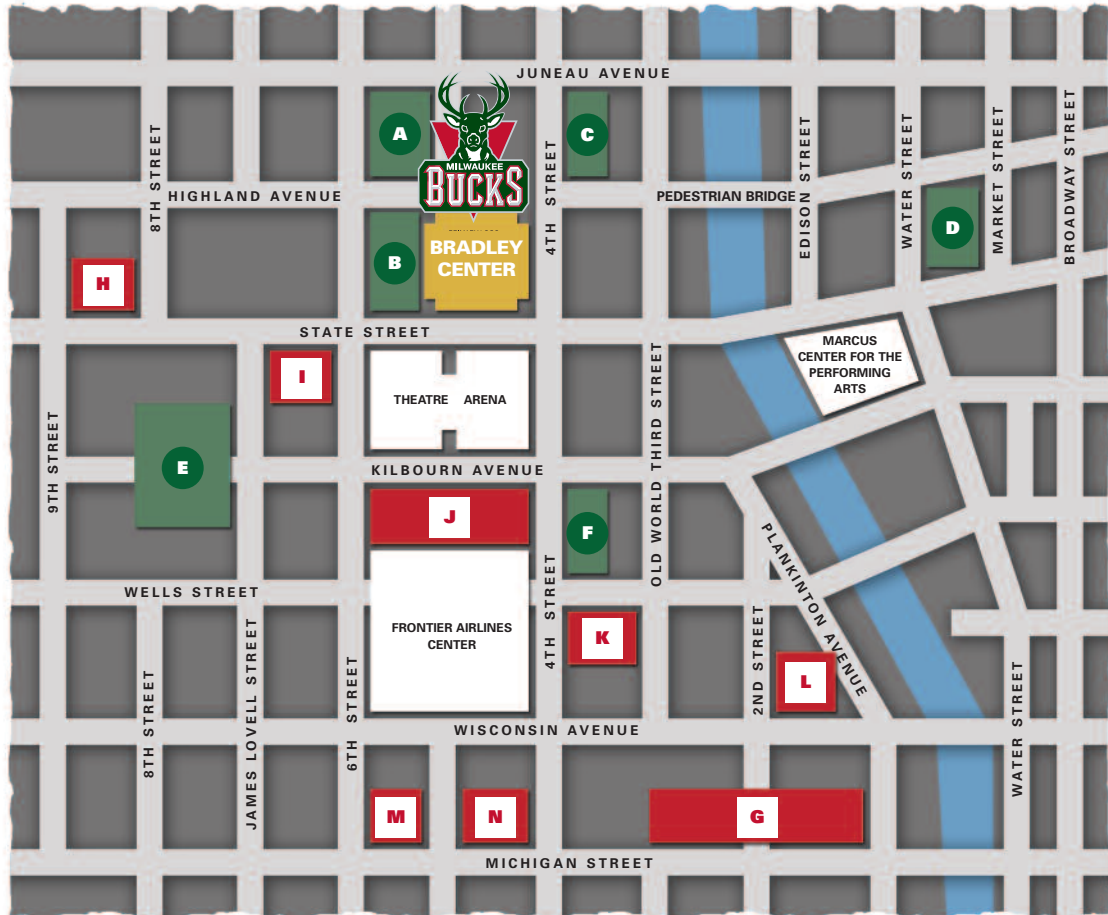

2010/2011 BUCKS HOME SCHEDULE

PARKMILWAUKEE.COM | LUKE PARKING METERS

Parking made easy for your next visit to the Bradley Center

ParkMilwaukee.com is an easy to use, interactive website featuring parking options for the entire downtown area, including the Bradley Center. Using the clickable map, visitors can find parking locations and rates for facilities and garages near their destination. The site also features links to downtown attractions and neighborhood organizations.

MILWAUKEE BUCKS PARKING GUIDE

BUCKS RESERVED PARKING OPTIONS

LOCATION	SPACES	SINGLE GAME COST
A ● Ambrosia/Cocoa Surface Lot 1128 N. 6th Street	421	\$20
B ● Bradley Center Structure 1030 N. 6th Street	776	\$20
C ● 4th and Highland Structure 324 W. Highland Boulevard	993	\$20
D ● 1000 North Water Street Structure 1000 N. Water Street	1550	\$6
E ● MacArthur Square Structure 841 N. James Lovell Street	1500	\$9 - \$12
F ● Isaacs Family Ltd. (Hyatt Regency) 330 W. Wells Street		\$12